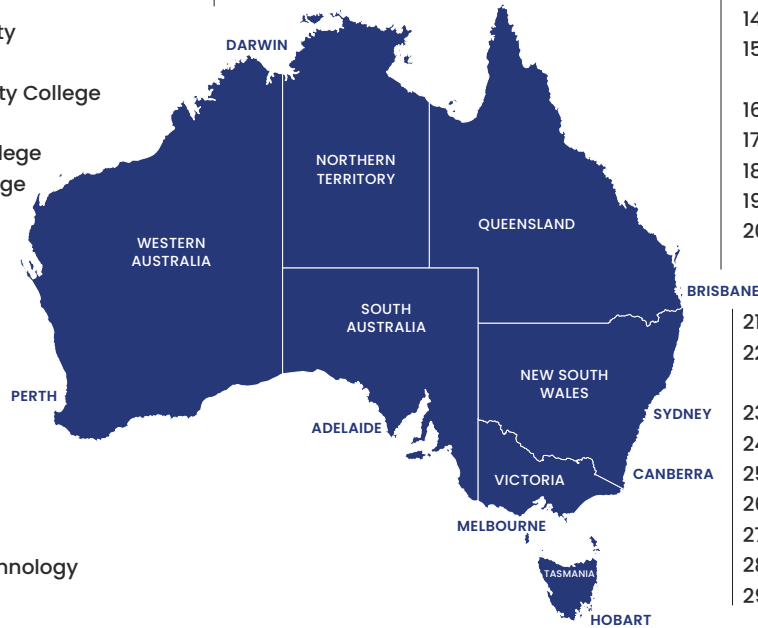

SYDNEY

1. The University of New South Wales
2. Macquarie University
3. La Trobe University
4. Western Sydney University
5. CQ University Australia
6. University of Southern Queensland
  Sydney Education Centre
7. Southern Cross University
8. Australian Catholic University
9. Charles Sturt University
10. Australian Technical & Management
  College
11. Victoria University
12. Le Cordon Bleu
13. International College of Management
  Sydney
14. The Hotel School
15. Australian College of Applied
  Psychology
16. Asia Pacific International College
17. SAE Institute
18. UNSW Global
19. Taylors College
20. The University of Sydney- Foundation
  Programs
21. UTS Insearch
22. Sydney Institute of Business &
  Technology
23. University of Tasmania
24. Federation University
25. University of Sunshine Coast
26. ECA Graduate Institute
27. English Language School in Sydney
28. Canterbury Business College
29. Canterbury Language Academy