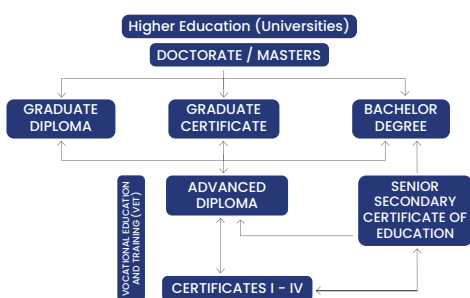

WHY STUDY IN AUSTRALIA

- Discover how to be an innovative, agile thinker
- Study at globally ranked institutions
- Gain work experience while you study
- Access extensive student support services
- Live and study in safety
- Feel welcome in a multicultural society
- Make the most of Australia's great outdoors
- Enjoy a high standard of living
- Employment opportunities

AUSTRALIA - FACTS & FIGURES

 CAPITAL Canberra	 LANGUAGE English	 POPULATION 2.5 crores
 AREA SIZE 7.692 million km²	 STUDENTS 333,913	 ACADEMIC YEAR Feb/July/Sep/Nov
 CURRENCY AUD	 CALLING CODE +61	 TIME ZONE (GMT+11)

PART TIME EMPLOYMENT

Students can work part time – 40 Hrs / fortnight during course sessions and full time during vacation and holidays.

On an average a student can earn around 15-25 AUD/hour. Casual Jobs are available (A$15-20 per hour) as PT work option.

AUSTRALIAN QUALIFICATION FRAMEWORK