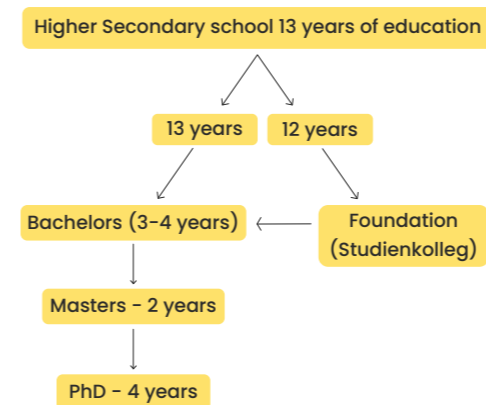

COURSES OFFERED IN GERMANY (ENGLISH TAUGHT & GERMAN TAUGHT)

TYPE OF INSTITUTES

Prospective students can choose between different types of higher education institutions in Germany: there are universities, universities of applied sciences (HAW/FH), private universities and universities of cooperative education in many different German cities. Every type of higher education institution has particular areas of specialisation.

EDUCATION SYSTEM

International degree programmes are designed to attract international students. They are well structured and based on working in small groups and include intensive guidance. The language of instruction is mainly English.